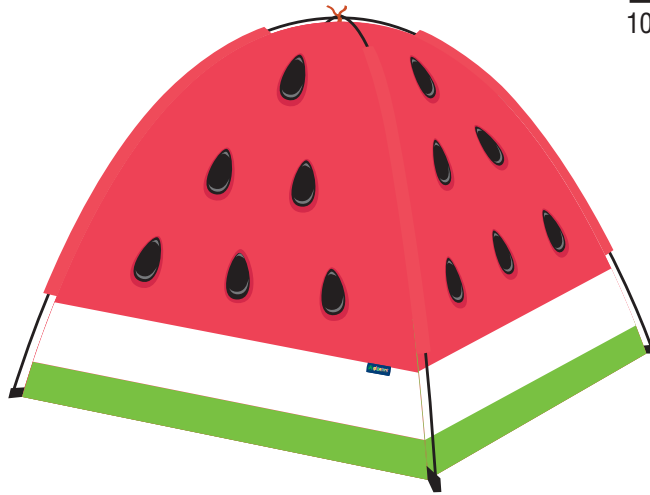

Watermelonl Dome CT-107

Tent Dimensions: 4' x 4' x 36"

Owner's Manual

DESCRIPTION	QTY.
DOME TENT	
100% Polyester	1 ____
POLES	
Fiberglass Pole; Black	2 ____
STAKES	
Metal	4 ____
CARRY POUCH	
100% Polyester	1 ____