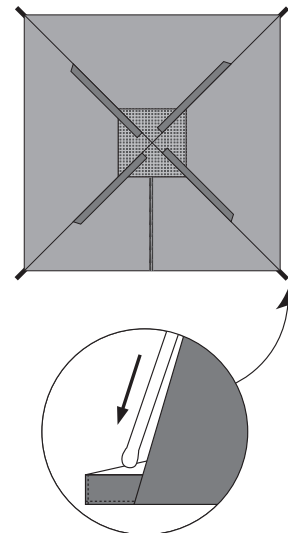

Watermelonl Dome CT-107

Tent Dimensions: 4' x 4' x 36"

Owner's Manual

DESCRIPTION	QTY.
DOME TENT	
100% Polyester	1 ____
POLES	
Fiberglass Pole; Black	2 ____
STAKES	
Metal	4 ____
CARRY POUCH	
100% Polyester	1 ____

ASSEMBLY INSTRUCTIONS

STEP 1:

Confirm product contents by emptying contents of bag(s) and confirming all parts are included and undamaged.

STEP 2:

Select a smooth level site and spread out your tent.

STEP 3:

Extend poles and place in position ready for installation. Take a tent pole and push it through a pole sleeve located at the top of tent. Repeat process with the remaining tent pole. Poles will cross each other at the center.

STEP 4:

After sliding poles through sleeves, gently flex poles into an arch and insert ends into pole pockets at base of tent.

NOTE: Make sure pole sleeve fabric is evenly distributed along pole and does not catch at pole joints. Undue stress could break pole or tear fabric.