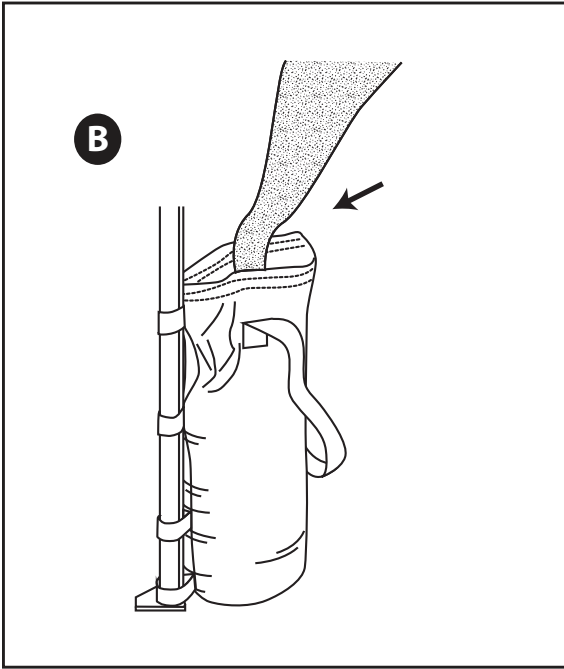

Step 2

3) Position your canopy in the proper location prior to filling Canopy Sand bags with sand.
4) Fill the Canopy Sand Bag with sand close to the top(**Figure B**). Allow enough room at top of Canopy Sand bag to “hook and loop” closed.
5) Repeat step for each Canopy Sand Bag.

NOTE: DO NOT ATTEMPT TO MOVE CANOPY WITH SAND BAGS ATTACHED TO FRAME! THIS CAN CAUSE UNDUE STRESS AND DAMAGE FRAME.

Manufacturer's Warranty

Warranty covers product to be free from defects in material and workmanship for 14 days after date of purchase.

Warranty does not cover natural breakdown of materials that occur inevitably with extended use (e.g., damage, exhausted zippers, defects caused by accident, abuse, alteration, animal attack, storm damage, misuse or improper care).

This product is covered for 14 days from date of purchase. Please check all contents to verify product has no missing or broken parts. Gigatent will mail replacement parts free of charge within the 14 Day Manufacturer's Warranty by calling 1-877-836-8701 or emailing customerservice@gigatent.com. We highly recommend logging on to our website at www.gigatent.com should you need customer service.

WARNING:

This product was not designed to be left out in the sunlight for extended periods of time. Prolonged UV exposure will rapidly break down the color and integrity of this product. UV damage is not covered under our warranty.

WARNING : NEVER LEAVE BURNING FIRE UNATTENDED

Wind may topple product. Use extra caution.

Keep all Flame and Heat away from product.

THIS PRODUCT IS NOT FIRE PROOF.

IF LEFT TOO CLOSE OR ON OPEN FLAME THE PRODUCT WILL BURN OR BE SEVERELY DAMAGED.

CAUTION: Use caution when using propane stove on this product. Unintended fire may result in damage of product or bodily harm.

Manufactured in China for
Gigatent
55 Haul Rd
Wayne, New Jersey 07470
www.gigatent.com