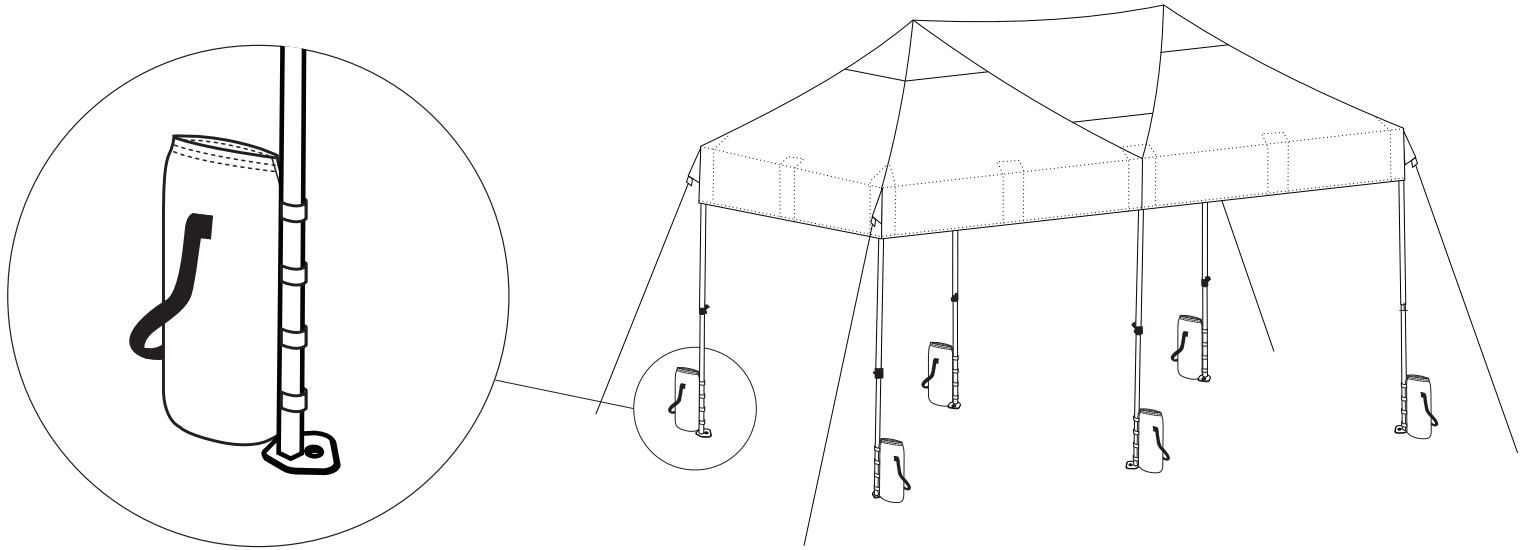

*PARTY TENT CANOPY NOT INCLUDED

ASSEMBLY INSTRUCTIONS

Step 1

- 1) Attach the Canopy Sand Bag to the leg frame of the canopy by looping the "hook and loop" straps together. Be sure to attach all the straps of the Canopy Sand Bag to the leg frame (**Figure A**).
- 2) Repeat step for each Canopy Sand Bag on each leg frame of the canopy.

Step 2

- 3) Position your canopy in the proper location prior to filling Canopy Sand bags with sand.
- 4) Fill the Canopy Sand Bag with sand close to the top(**Figure B**). Allow enough room at top of Canopy Sand bag to “hook and loop” closed.
- 5) Repeat step for each Canopy Sand Bag.