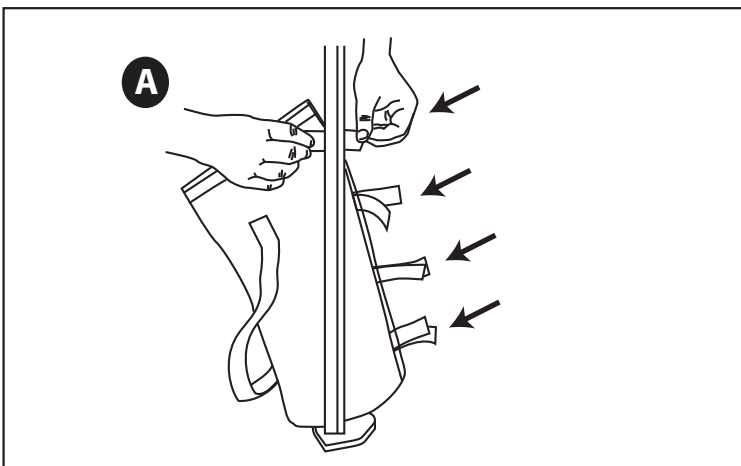

*PARTY TENT CANOPY NOT INCLUDED

ASSEMBLY INSTRUCTIONS

Step 1

- 1) Attach the Canopy Sand Bag to the leg frame of the canopy by looping the "hook and loop" straps together. Be sure to attach all the straps of the Canopy Sand Bag to the leg frame (**Figure A**).
- 2) Repeat step for each Canopy Sand Bag on each leg frame of the canopy.

Step 2

- 3) Position your canopy in the proper location prior to filling Canopy Sand bags with sand.
- 4) Fill the Canopy Sand Bag with sand close to the top(**Figure B**). Allow enough room at top of Canopy Sand bag to “hook and loop” closed.
- 5) Repeat step for each Canopy Sand Bag.