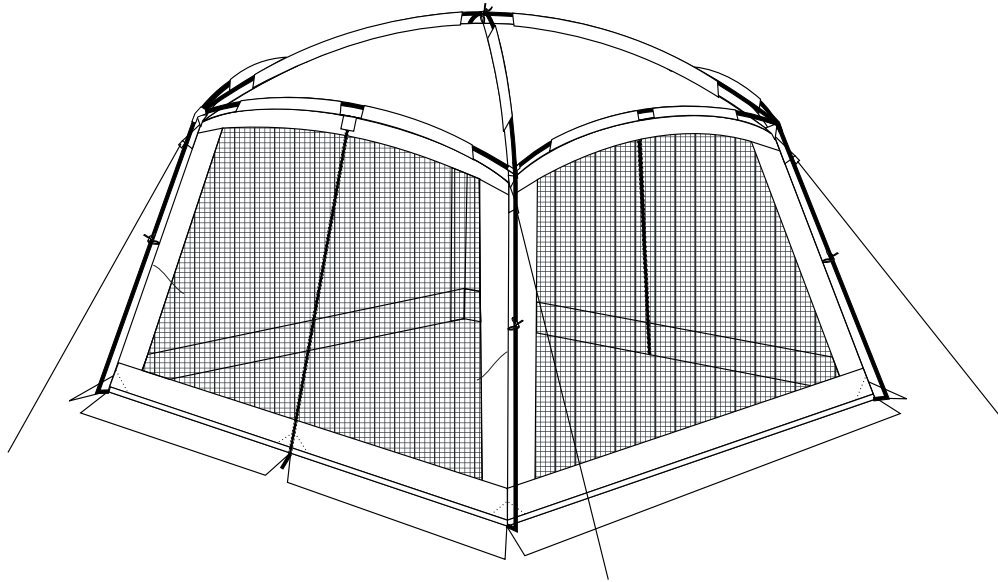

Replacement Parts

MODEL:
SHT008

	Description	Qty.		Description	Qty.
1.	Inner Tent	1	7.	Carry Bag	1
2.	Fiberglass Pole	6	8.	Pole Bag	1
3.	Steel Pole	4	9.	Peg Bag	1
4.	Steel Peg 7"	10	10.	Owner's Manual	1
5.	P/string	4	11.	Box	1
6.	Plastic Mold	4	12.		
*Review your parts list above; to make sure all parts listed above have been included on your package.					